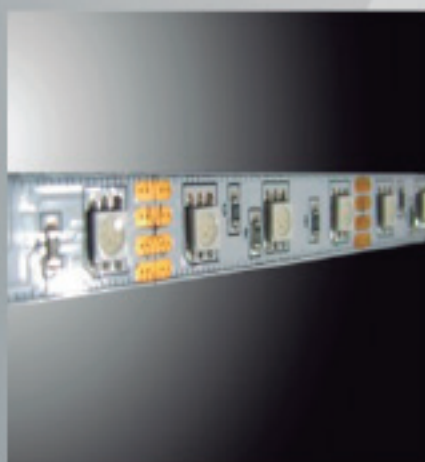

CINTA LED RGB 30LED EXTERIOR

IP 20.